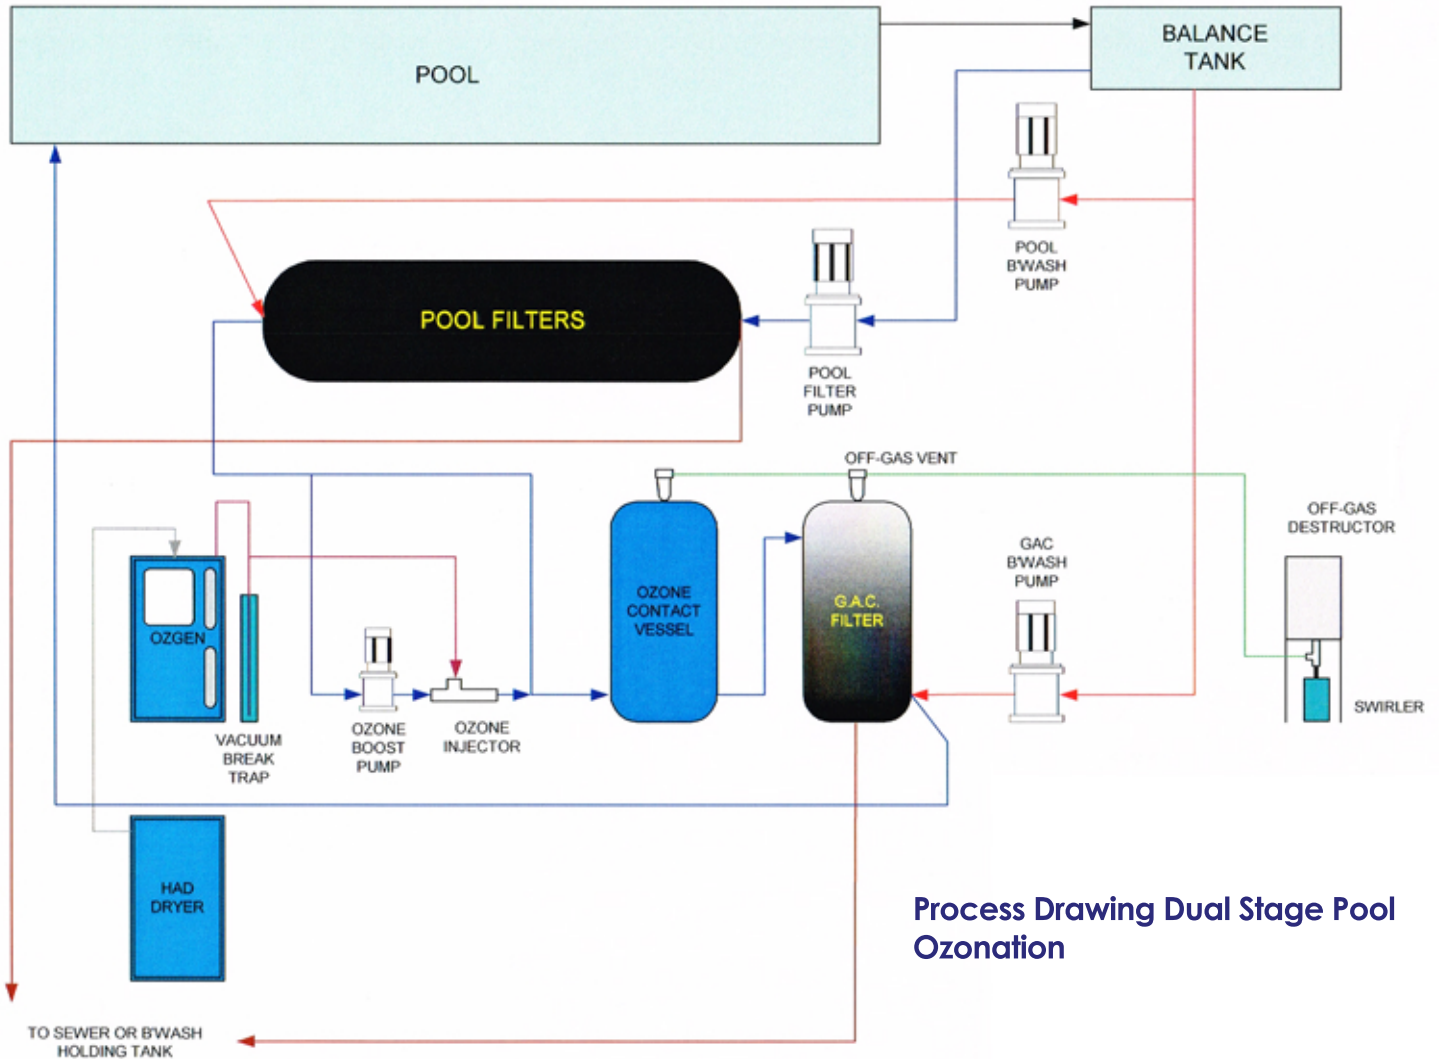

Product Profile

PROCESS DRAWING DUAL STAGE POOL

Australia
Watertec Engineering Pty Ltd
20 Lochlamey St,
Beenleigh, Brisbane, QLD,
Australia, 4207
Phone: +617 3287 1288
Fax: +617 3287 2800
Email: sales@watertecengineering.com
Web: www.watertecengineering.com